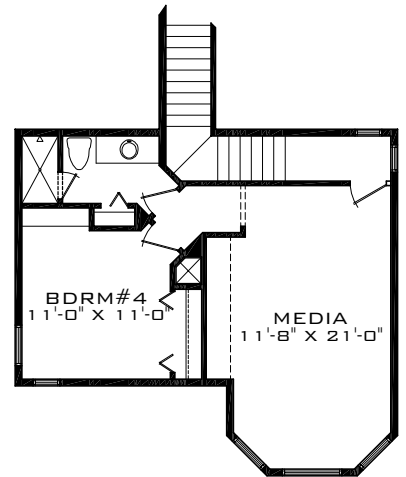

AREA TABULATION	
LOWER LIVING	3000 SF
UPPER LIVING	610 SF
TOTAL LIVING	3610 SF
ENTRY	150 SF
LANAI	372 SF
GARAGE	665 SF
TOTAL	4797 SF

BETTINA